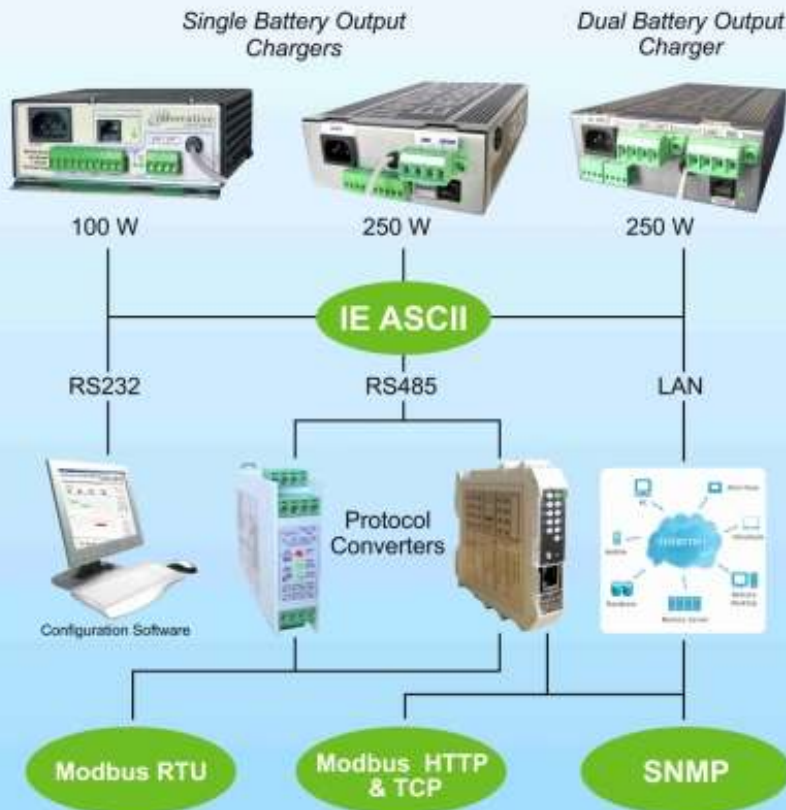

No-Break™ DC UPS Intelligent Systems with Communications 100 to 750 Watts

Automated Battery Condition Testing (BCT) & Presence Checks

Turnkey DC Power Solutions

If you need electricity, you need our products
www.innovative-energies.com